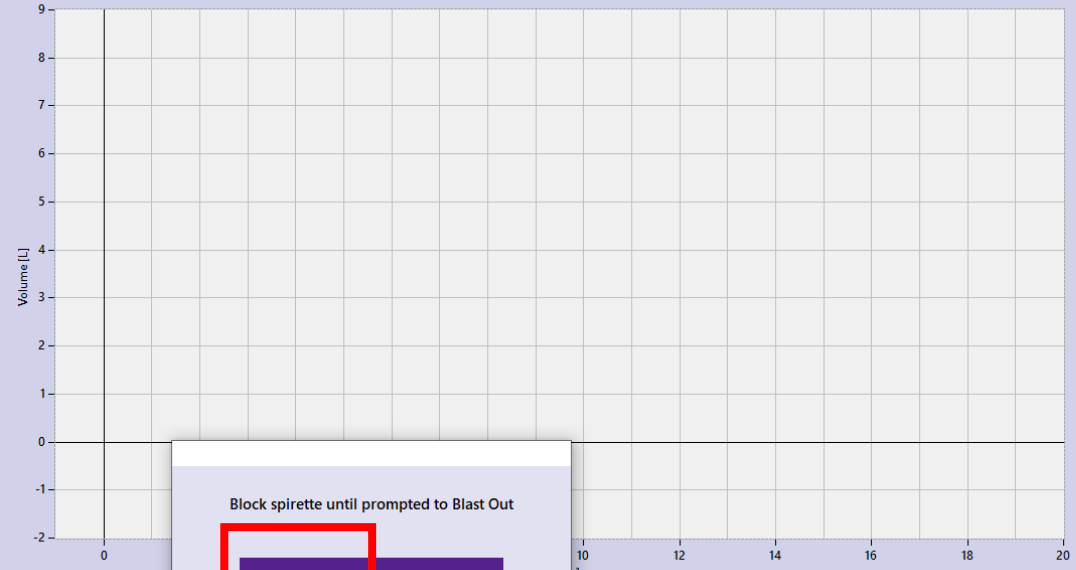

Insert the spirette into the Easy on-PC as shown in the picture (Rotate 90 grad than it should be) and start a test.

FVL (ex/in) 07.04.2021

Block spirette until prompted to Blast Out

OK Cancel

No incentive

Please wait...

Cancel

Now first insert the spirette correctly as shown in the picture and then press the "Retry" button.