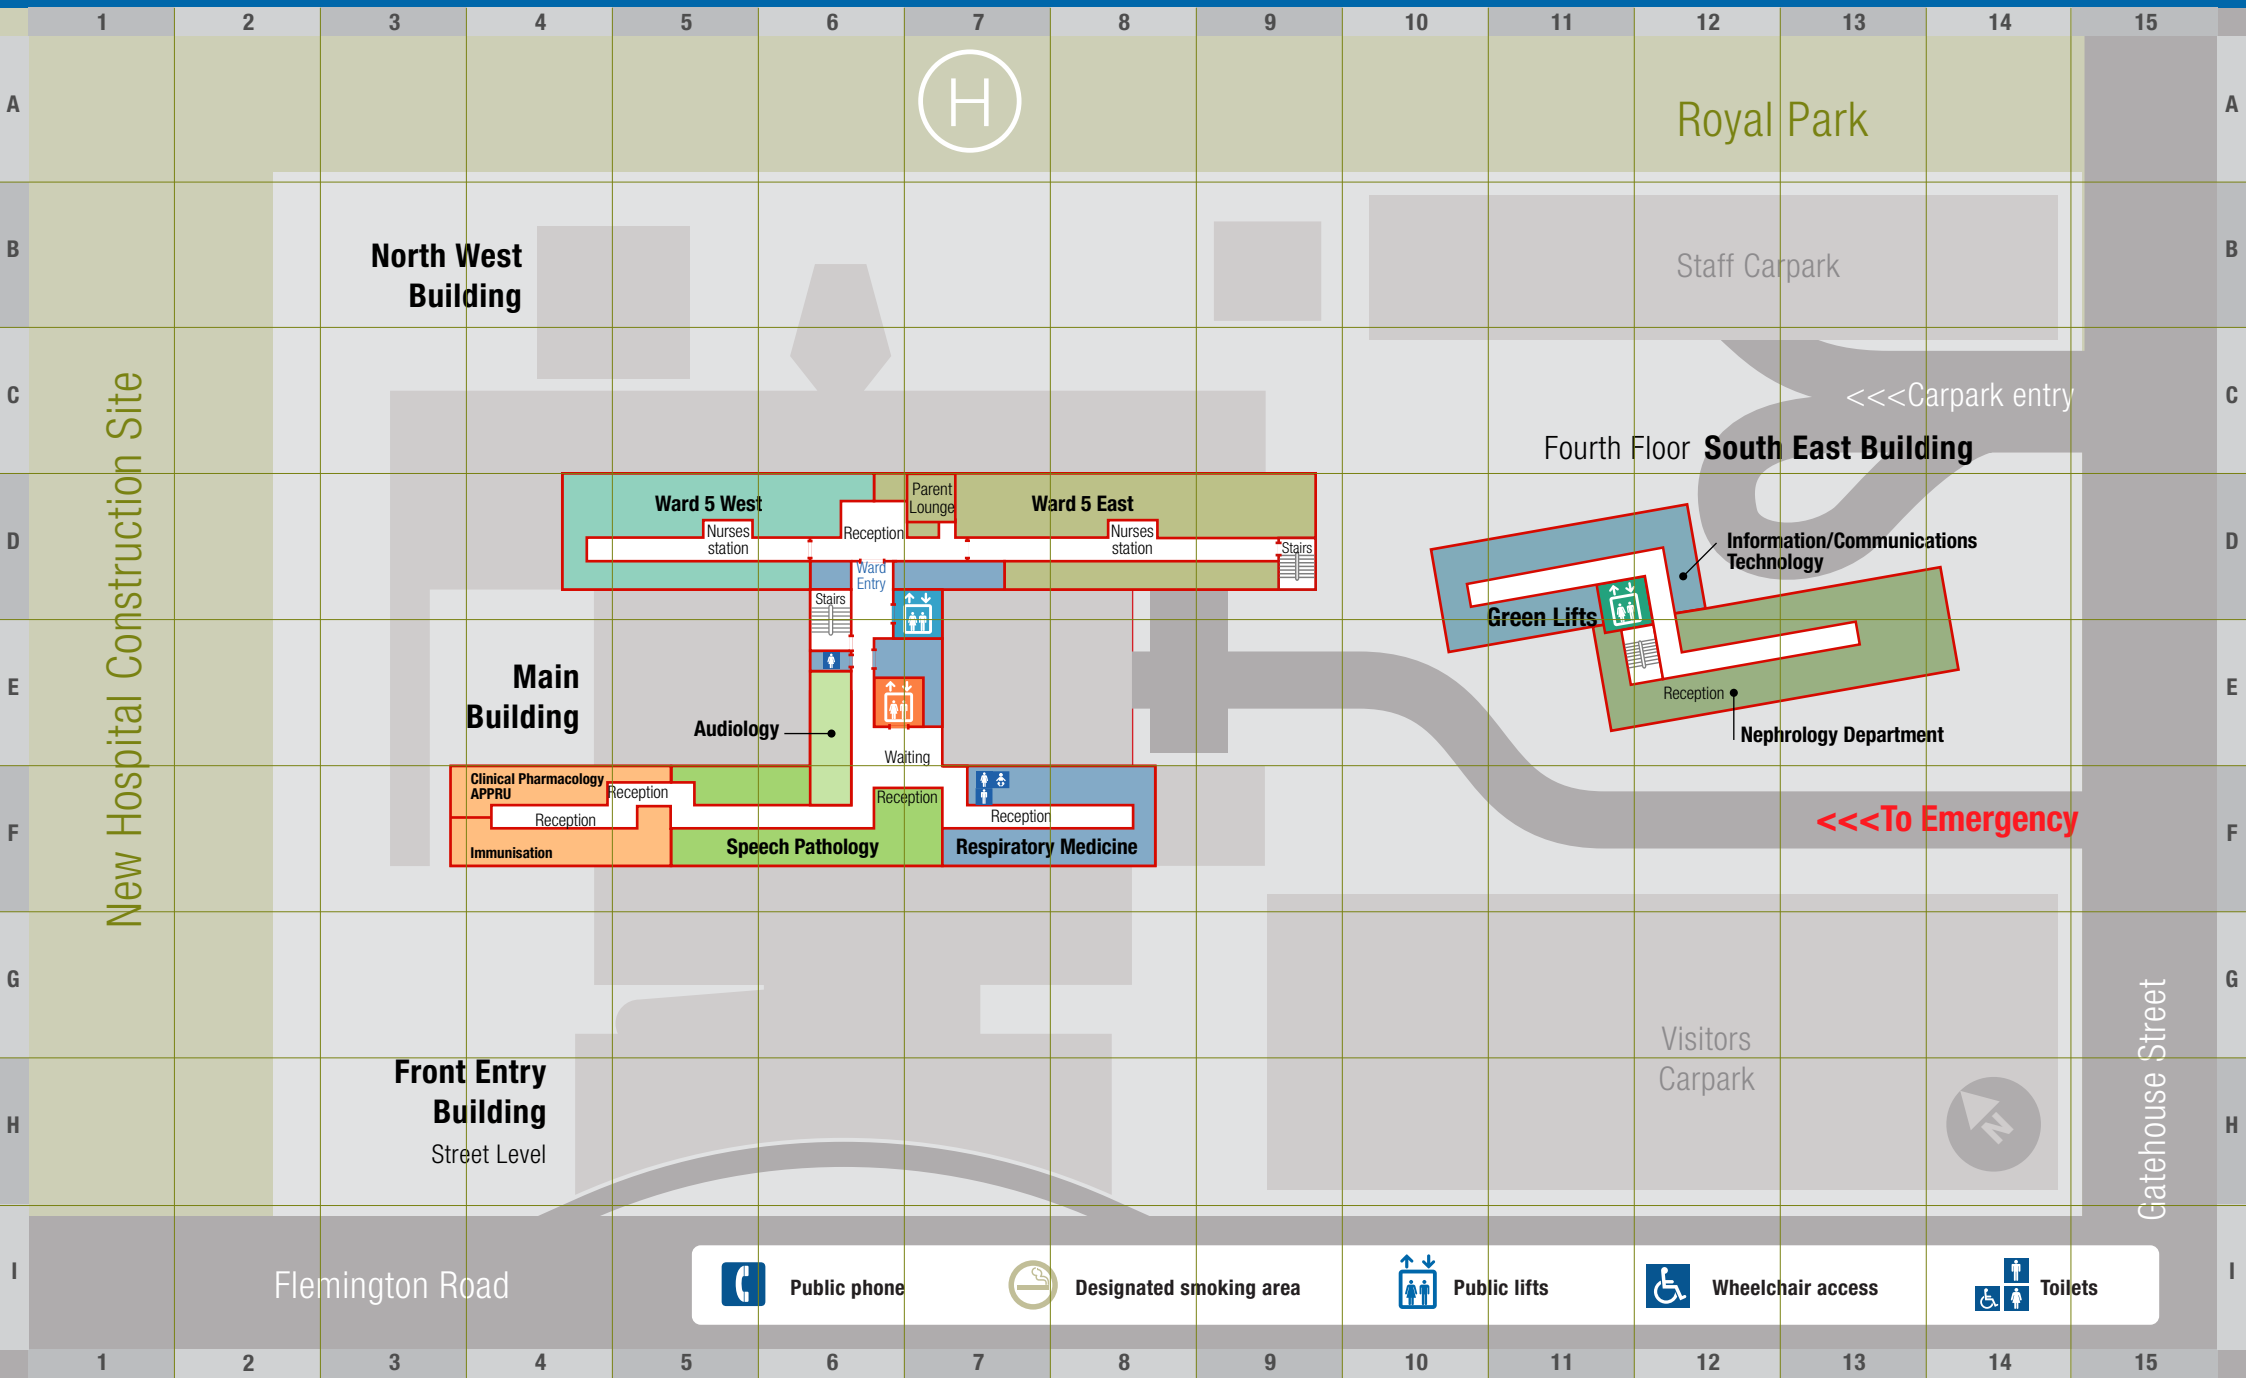

5th Floor (4th floor South East Building)

New Hospital Construction Site

Gatehouse Street

Flemington Road

Public phone

Designated smoking area

Public lifts

Wheelchair access

Toilets