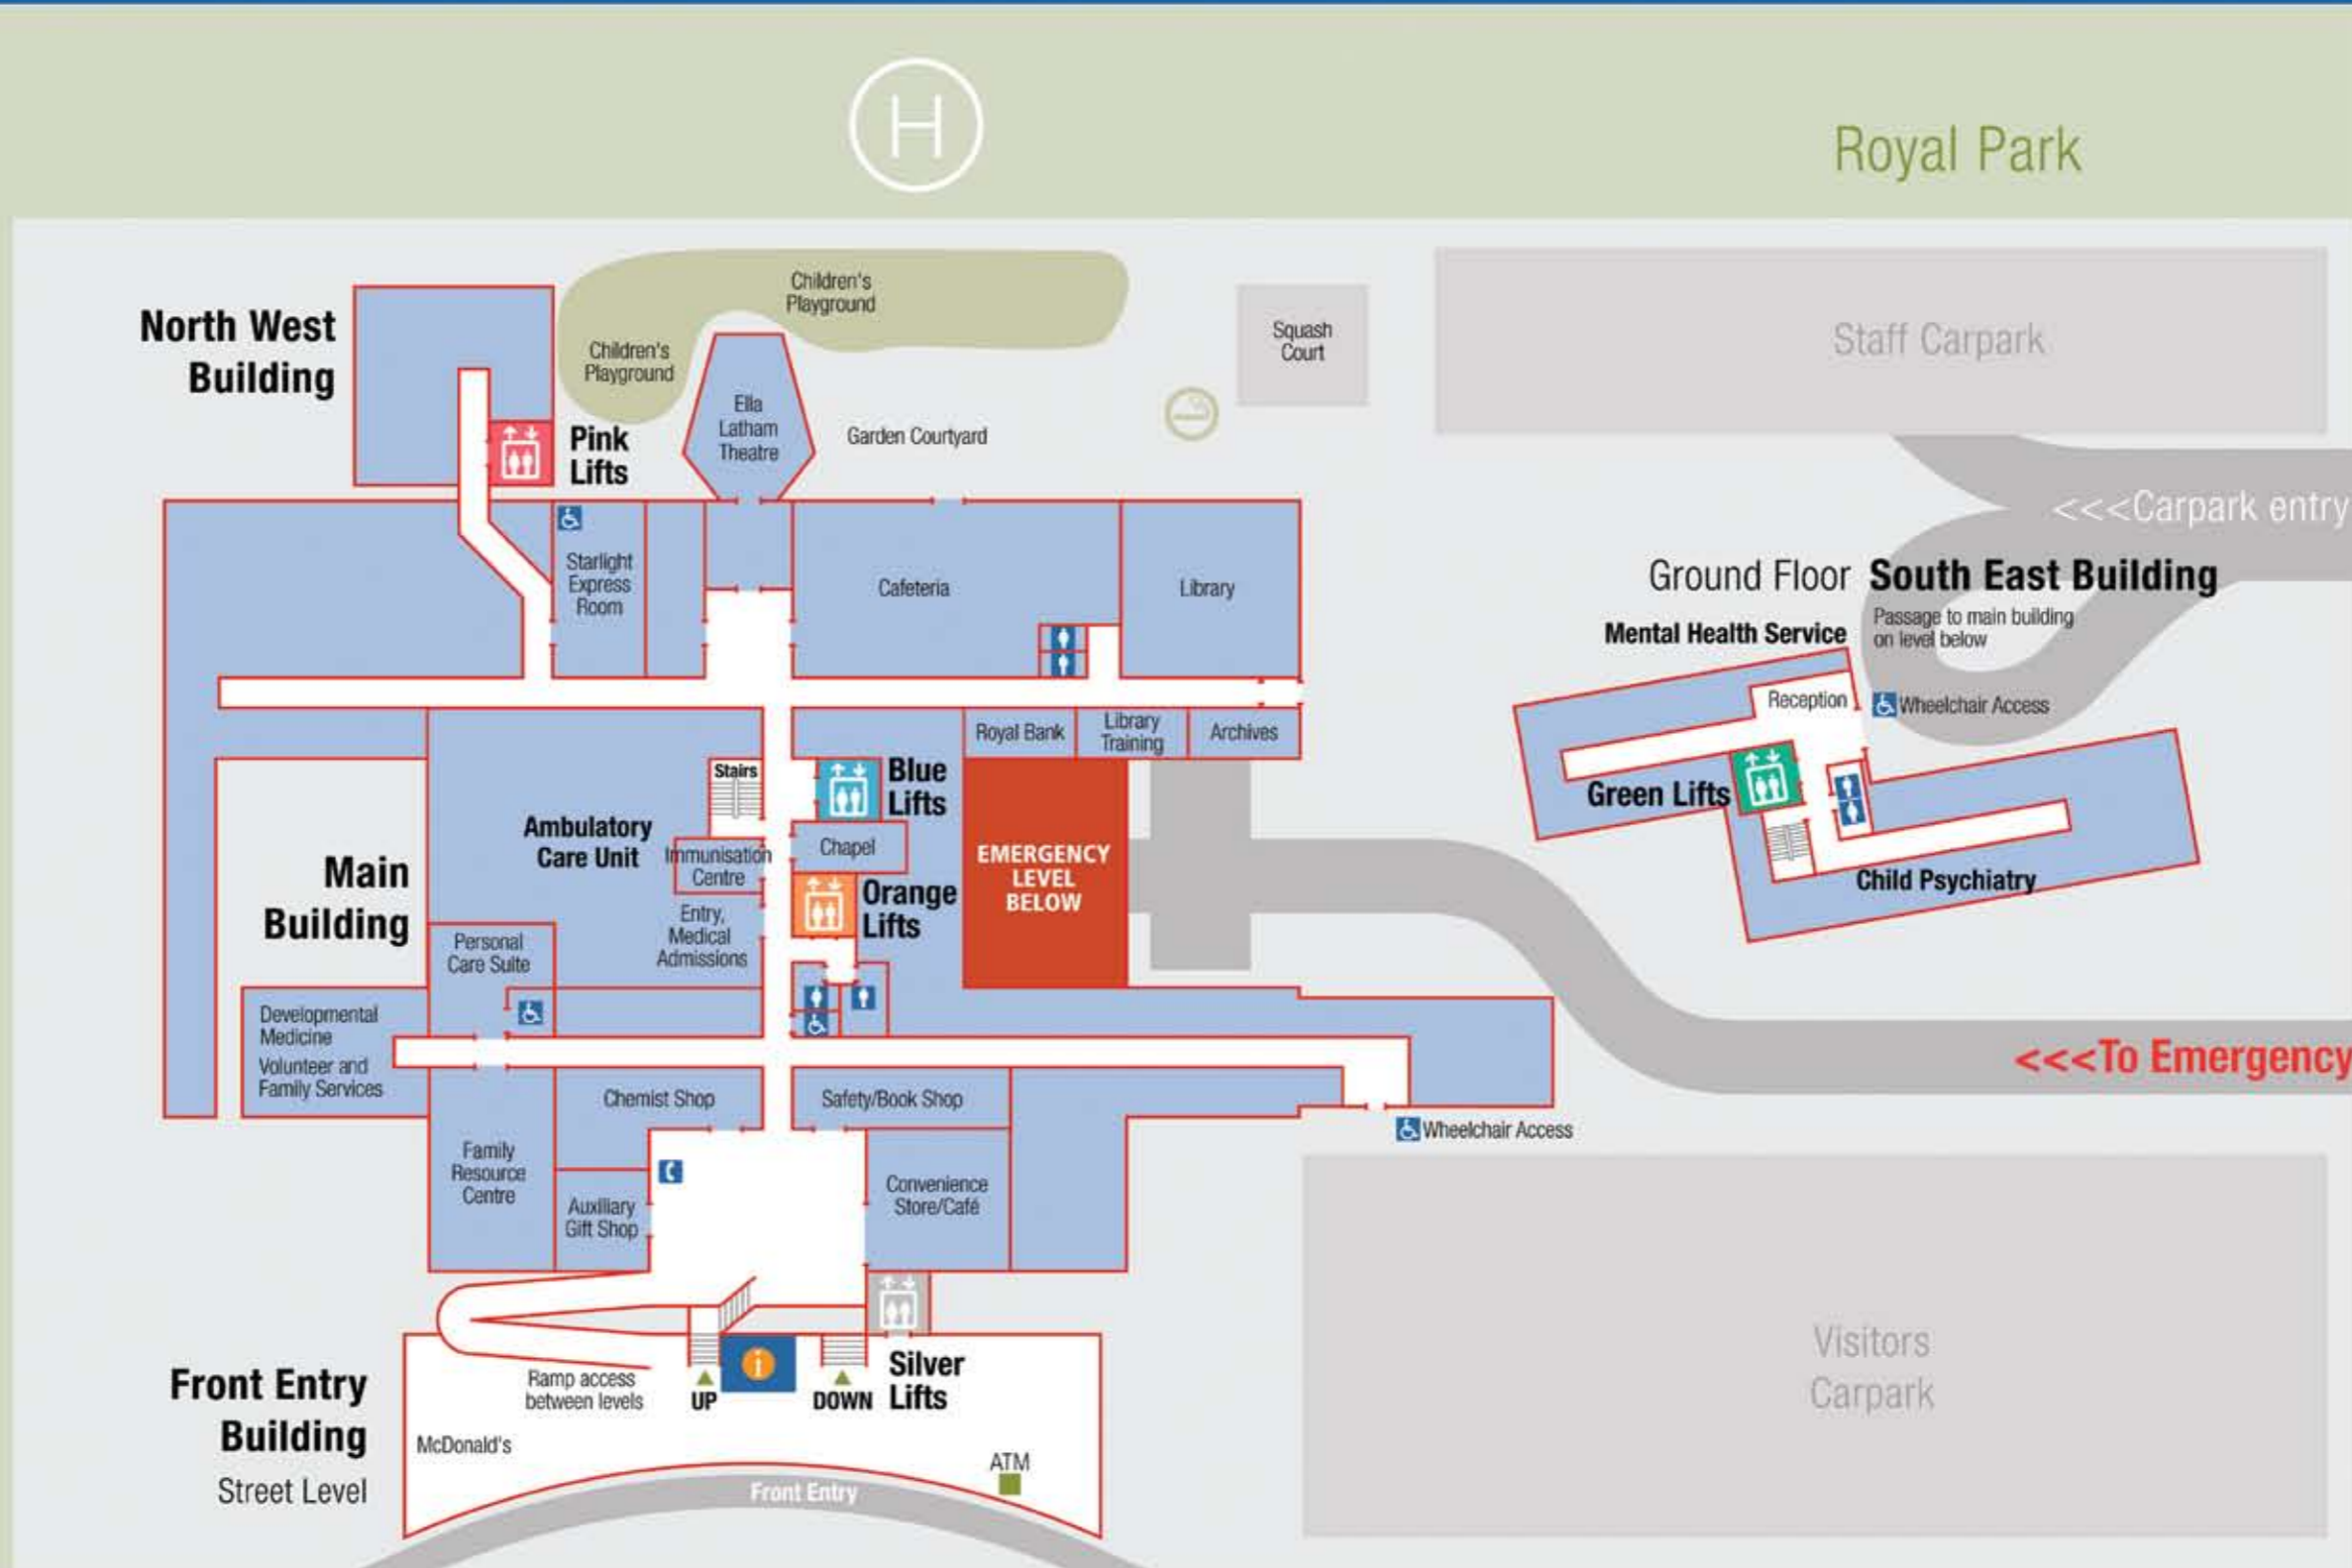

1st Floor (Ground floor South East Building)

New Hospital Construction Site

Flemington Road

Public phone

Designated smoking area

Public lifts

Wheelchair access

Toilets

Gatehouse Street